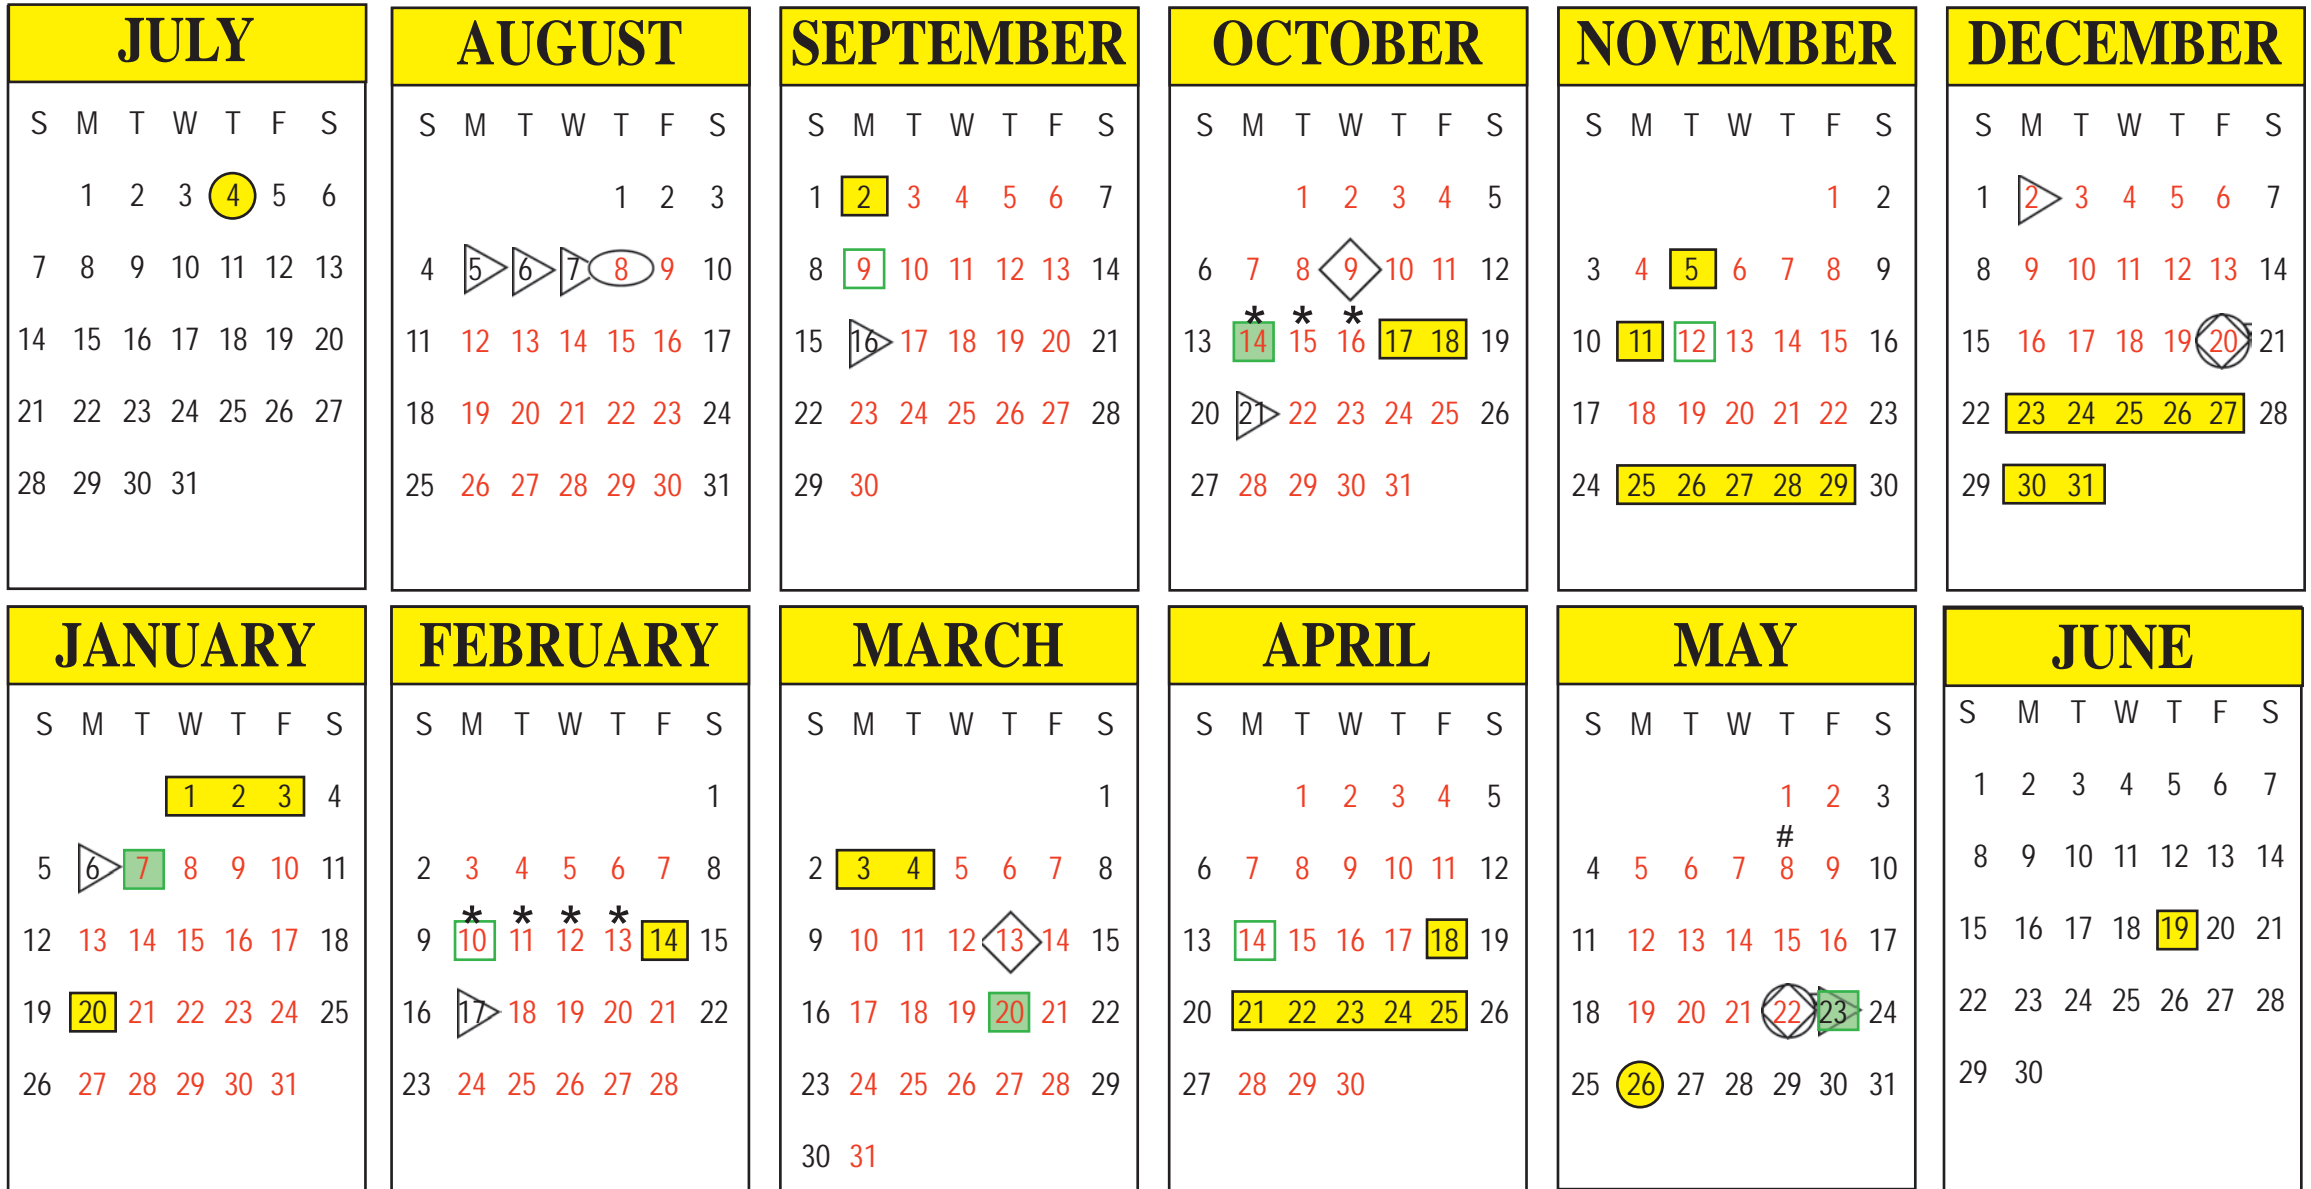

RAPIDES PARISH 2024-2025 SCHOOL CALENDAR

 Teacher PD Day
Holiday for Student

 School Opens For Students

 End Nine-Weeks

 End Semester
1st Semester Ends January 10, 2024
2nd Semester Ends May 23, 2024

 Progress Reports Go Home
 Report Cards Go Home

171 Student Days
182 Teacher Days

* Parent/Teacher Conferences
(extended work day)

 Holiday for
Teachers/Students

 Holiday for 12 Month
Employees

RED Student Attendance Days

2024-2025 CALENDAR

July 4	Fourth of July Holiday
July	10 mth employees return
August 5	Teachers return to work
August 8	First Day of School
September 2	Labor Day Holiday
September 16	Teacher PD Day (student holiday)
October 9	End of Q1
October 14-16	Parent-Teacher Conferences (ext. work days}
October 17-18	Fall Break
October 21	Teacher PD Day (student holiday)
November 5	Election Day
November 11	Veterans Day
November 25-29	Thanksgiving Holidays
December 20	End of 02/Semester 1
Dec. 23-Jan. 3	Christmas Break
January 6-7	Teacher PD Day (student holiday}
January 20	MLK Holiday
February 10-13	Parent-Teacher Conferences (ext work days]
February 14	Holiday
February 17	Teacher PD Day (student holiday)
March 3-4	Mardi Gras Holiday/Presidents' Day Observation
March 13	End of Q3
March 24-28	Parent-Teacher Conferences (ext. work days)
April 18-25	Easter Break
May 8	Last Day for Seniors
May 22	Last Day for Students • End of Q4/Semester 2
May 23	Teacher Work Day/Last Day
May 26	Memorial Day Holiday
June 19	Juneteenth Holiday