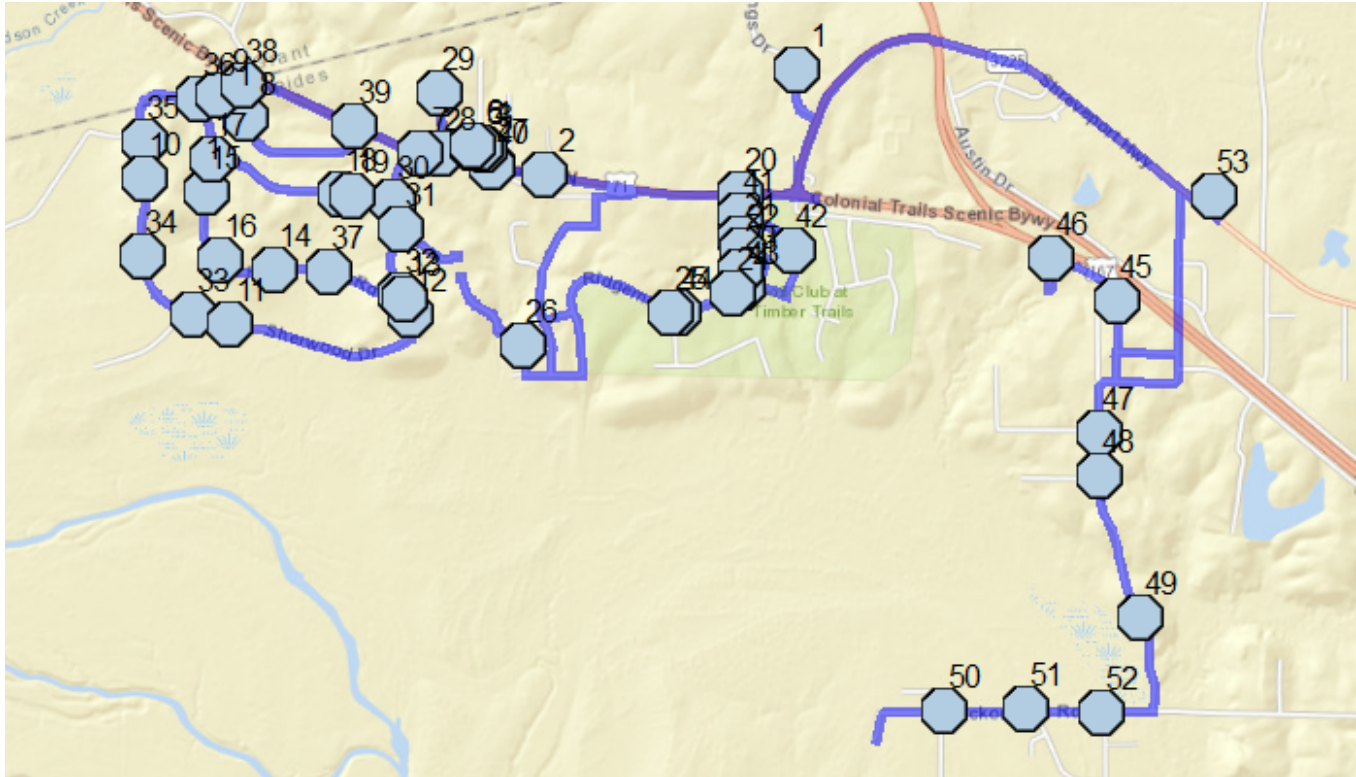

Run - MARY GOFF ELEMENTARY AM 02

8/8/2022 - 5/22/2023

Driver: HEBERT, LAKEESHA D

Vehicle: 17-02

Mon, Tue, Wed, Thu, Fri

Time: 2 hr 7 min

Distance: 37.33 mi

Student Crossing <X>

Students: 68 / 68

Description: MARY GOFF ELEMENTARY

Add. Employee(s):

Map

#1 - 5:53 AM - 280 Kings Drive

- Go southeast on KINGS DR toward LA HWY 3225 0.18 mi
- Turn right on LA HWY 3225 0.24 mi
- Turn right on LA HWY 71 N 0.77 mi
- Destination on the left

#2 - 5:55 AM - 8520 Hwy 71 North / 8510 Hwy 71 North

- Go west on LA HWY 71 N 0.19 mi
- Turn right on LIDA RD 233 ft
- Destination on the right

#3 - 5:56 AM - LIDA RD & BOSECKER DR (SSE) / BOSECKER DR & LIDA RD

- Go north on LIDA RD toward BOSECKER DR 42 ft
- Turn left on BOSECKER DR 28 ft
- Destination on the right

#4 - 5:57 AM - 13 Bosecker Dr d / Bosecker Dr & Lida Rd